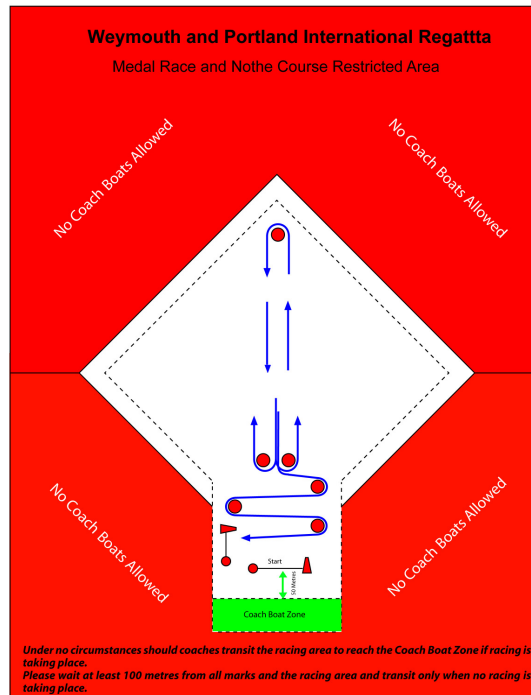

# Weymouth & Portland International Regatta 2011 – Medal Race and Nothe Course Restricted Areas