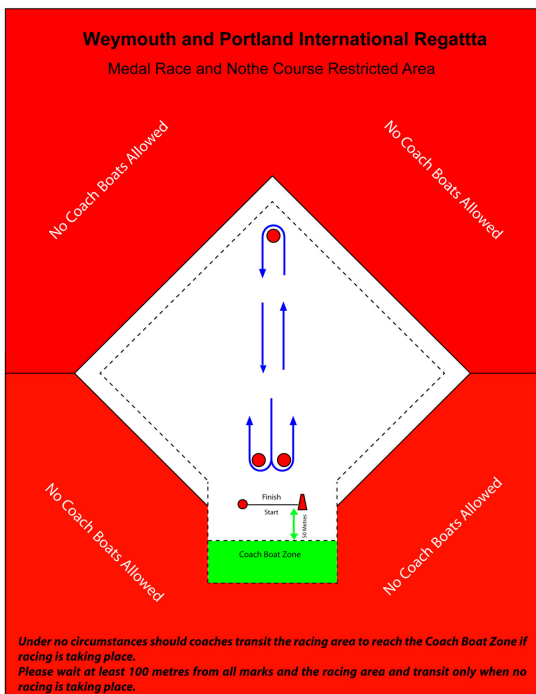

# Weymouth & Portland International Regatta 2011 – Medal Race and Nothe Course Restricted Areas