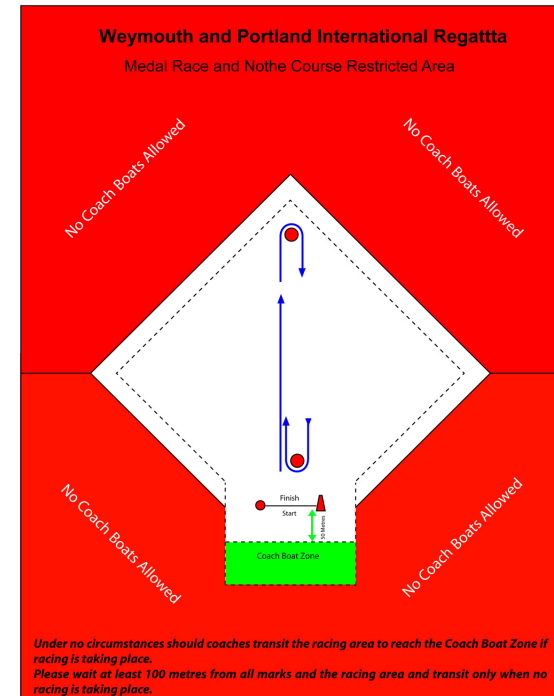

# Weymouth & Portland International Regatta 2011 – Medal Race and Nothe Course Restricted Areas